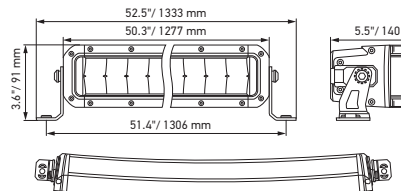

Black Magic 21.5" Double Row Curved Light Bar

Black Magic 30" Double Row Curved Light Bar

Black Magic 40" Double Row Curved Light Bar

Black Magic 50" Double Row Curved Light Bar

B

LIGHTS ON. GO GRAVEL TRACK. GO FOREST. GO MOUNTAIN. GO LAKE. GO FIELD PATH. GO GRASSLAND. GO ADVENTURE.