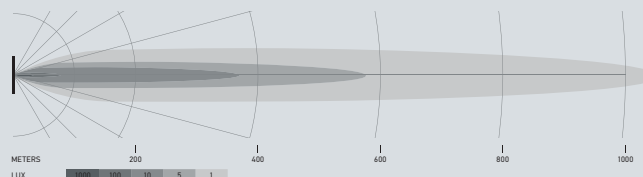

A

Black Magic 50" Double Row Curved Light Bar
358197631