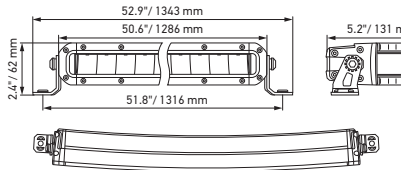

IN TOP SHAPE. IN 16 VARIATIONS.

Black Magic 20" Slim Light Bar

Black Magic 32" Slim Light Bar

Black Magic 40" Slim Light Bar

Black Magic 50" Slim Light Bar

Black Magic 21.5" Double Row Light Bar

Black Magic 30" Double Row Light Bar

Black Magic 40" Double Row Light Bar

Black Magic 50" Double Row Light Bar

A

Black Magic 20" Slim Curved Light Bar

Black Magic 32" Slim Curved Light Bar

Black Magic 40" Slim Curved Light Bar

Black Magic 50" Slim Curved Light Bar

Black Magic 21.5" Double Row Curved Light Bar

Black Magic 30" Double Row Curved Light Bar

Black Magic 40" Double Row Curved Light Bar

Black Magic 50" Double Row Curved Light Bar

B

LIGHTS ON. GO GRAVEL TRACK. GO FOREST. GO MOUNTAIN. GO LAKE. GO FIELD PATH. GO GRASSLAND. GO ADVENTURE.