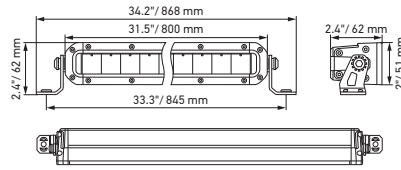

IN TOP SHAPE. IN 16 VARIATIONS.

Black Magic 20" Slim Light Bar

Black Magic 32" Slim Light Bar

Black Magic 40" Slim Light Bar

Black Magic 50" Slim Light Bar

Black Magic 21.5" Double Row Light Bar

Black Magic 30" Double Row Light Bar