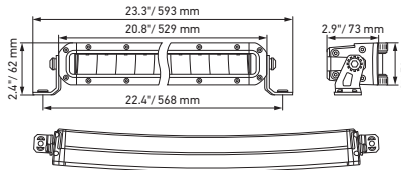

IN TOP SHAPE. IN 16 VARIATIONS.

Black Magic 20" Slim Light Bar

Black Magic 32" Slim Light Bar

Black Magic 40" Slim Light Bar

Black Magic 50" Slim Light Bar

Black Magic 21.5" Double Row Light Bar

Black Magic 30" Double Row Light Bar

Black Magic 40" Double Row Light Bar

Black Magic 50" Double Row Light Bar

A

Black Magic 20" Slim Curved Light Bar

Black Magic 32" Slim Curved Light Bar

Black Magic 40" Slim Curved Light Bar

Black Magic 50" Slim Curved Light Bar