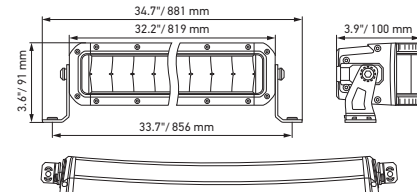

IN TOP SHAPE. IN 16 VARIATIONS.

Black Magic 20" Slim Light Bar

Black Magic 32" Slim Light Bar

Black Magic 40" Slim Light Bar

Black Magic 50" Slim Light Bar

Black Magic 21.5" Double Row Light Bar

Black Magic 30" Double Row Light Bar

Black Magic 40" Double Row Light Bar

Black Magic 50" Double Row Light Bar

A

Black Magic 20" Slim Curved Light Bar

Black Magic 32" Slim Curved Light Bar

Black Magic 40" Slim Curved Light Bar

Black Magic 50" Slim Curved Light Bar

Black Magic 21.5" Double Row Curved Light Bar

Black Magic 30" Double Row Curved Light Bar

Black Magic 40" Double Row Curved Light Bar

Black Magic 50" Double Row Curved Light Bar

B

LIGHTS ON. GO GRAVEL TRACK. GO FOREST. GO MOUNTAIN. GO LAKE. GO FIELD PATH. GO GRASSLAND. GO ADVENTURE.