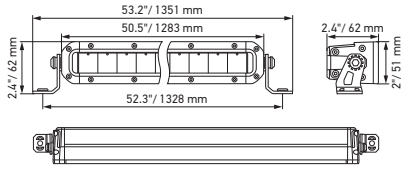

IN TOP SHAPE. IN 16 VARIATIONS.

Black Magic 20" Slim Light Bar

Black Magic 32" Slim Light Bar

Black Magic 40" Slim Light Bar

Black Magic 50" Slim Light Bar

Black Magic 21.5" Double Row Light Bar

Black Magic 30" Double Row Light Bar