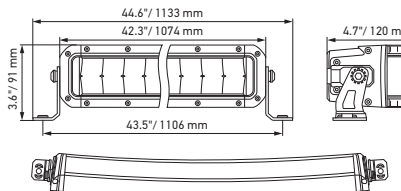

IN TOP SHAPE. IN 16 VARIATIONS.

Black Magic 20" Slim Light Bar

Black Magic 32" Slim Light Bar

Black Magic 40" Slim Light Bar

Black Magic 50" Slim Light Bar

Black Magic 21.5" Double Row Light Bar

Black Magic 30" Double Row Light Bar

Black Magic 40" Double Row Light Bar

Black Magic 50" Double Row Light Bar

A

Black Magic 20" Slim Curved Light Bar

Black Magic 32" Slim Curved Light Bar

Black Magic 40" Slim Curved Light Bar

Black Magic 50" Slim Curved Light Bar

Black Magic 21.5" Double Row Curved Light Bar

Black Magic 30" Double Row Curved Light Bar

Black Magic 40" Double Row Curved Light Bar

Black Magic 50" Double Row Curved Light Bar

B

LIGHTS ON. GO GRAVEL TRACK. GO FOREST. GO MOUNTAIN. GO LAKE. GO FIELD PATH. GO GRASSLAND. GO ADVENTURE.