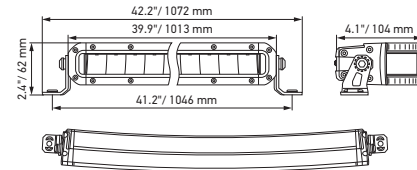

IN TOP SHAPE. IN 16 VARIATIONS.

Black Magic 20" Slim Light Bar

Black Magic 32" Slim Light Bar

Black Magic 40" Slim Light Bar

Black Magic 50" Slim Light Bar

Black Magic 21.5" Double Row Light Bar

Black Magic 30" Double Row Light Bar

Black Magic 40" Double Row Light Bar

Black Magic 50" Double Row Light Bar

A

Black Magic 20" Slim Curved Light Bar

Black Magic 32" Slim Curved Light Bar

Black Magic 40" Slim Curved Light Bar

Black Magic 50" Slim Curved Light Bar