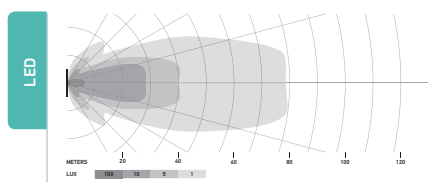

LED MINI LIGHT BAR 6.2" SHORT RANGE FLUSH

- Voltage: 10-30 VDC
- Light output (measured): 1600 lumens
- Beam Pattern: Driving
- Power consumption: 30 Watt
- Color temperature: 5700 Kelvin
- Housing material: Aluminum, black stainless steel bracket
- Lens material: PC
- Mounting type: horizontal
- Connection: lead wires
- Approval: ECE-R10
- Protection: IP68, IP69K

358176221 Short range

Content:
(1) Light bar LED,
(1) assembly instructions,
(1) wiring harness