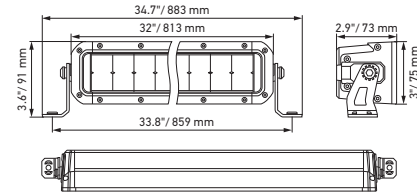

IN TOP SHAPE. IN 16 VARIATIONS.

Black Magic 20" Slim Light Bar

Black Magic 32" Slim Light Bar

Black Magic 40" Slim Light Bar

Black Magic 50" Slim Light Bar

Black Magic 21.5" Double Row Light Bar

Black Magic 30" Double Row Light Bar