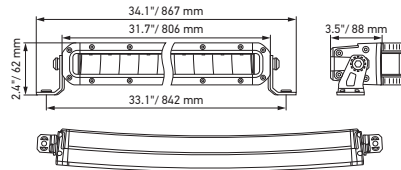

IN TOP SHAPE. IN 16 VARIATIONS.

Black Magic 20" Slim Light Bar

Black Magic 32" Slim Light Bar

Black Magic 40" Slim Light Bar

Black Magic 50" Slim Light Bar

Black Magic 21.5" Double Row Light Bar

Black Magic 30" Double Row Light Bar

Black Magic 40" Double Row Light Bar

Black Magic 50" Double Row Light Bar

A

Black Magic 20" Slim Curved Light Bar

Black Magic 32" Slim Curved Light Bar

Black Magic 40" Slim Curved Light Bar

Black Magic 50" Slim Curved Light Bar

Black Magic 21.5" Double Row Curved Light Bar

Black Magic 30" Double Row Curved Light Bar

Black Magic 40" Double Row Curved Light Bar

Black Magic 50" Double Row Curved Light Bar

B

LIGHTS ON. GO GRAVEL TRACK. GO FOREST. GO MOUNTAIN. GO LAKE. GO FIELD PATH. GO GRASSLAND. GO ADVENTURE.