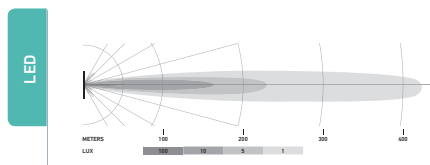

LED MINI LIGHT BAR 6.2" LONG RANGE

- Voltage: 10-30 VDC
- Light output (measured): 1600 lumens
- Beam Pattern: Driving
- Power consumption: 30 Watt
- Color temperature: 5700 Kelvin
- Housing material: Aluminum, black stainless steel bracket
- Lens material: PC
- Mounting type: horizontal
- Connection: lead wires
- Approval: ECE-R10
- Protection: IP68, IP69K

358176211 Long range

Content:
(1) Light bar LED,
(1) assembly instructions,
(1) wiring harness