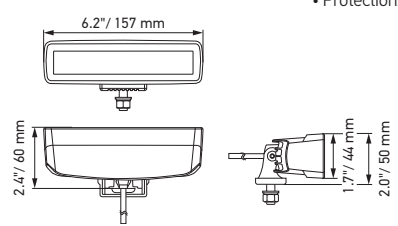

BLACK MAGIC LED - MINI LIGHT BARS

- → Offers some of the toughest dust / water protection on the market
- → Full blackout appearance including mounting hardware
- → Sleek design

Product image / Dimensions	Light Distribution	Technical Specifications	Part Number

LED MINI LIGHT BAR 6.2" SHORT RANGE

- Voltage: 10-30 VDC
- Light output (measured): 1600 lumens
- Beam Pattern: Driving
- Power consumption: 30 Watt
- Color temperature: 5700 Kelvin
- Housing material: Aluminum, black stainless steel bracket
- Lens material: PC
- Mounting type: horizontal
- Connection: lead wires
- Approval: ECE-R10
- Protection: IP68, IP69K

358176201 Short range

Content:
(1) Light bar LED,
(1) assembly instructions,
(1) wiring harness

LED MINI LIGHT BAR 6.2" LONG RANGE

- Voltage: 10-30 VDC
- Light output (measured): 1600 lumens
- Beam Pattern: Driving
- Power consumption: 30 Watt
- Color temperature: 5700 Kelvin
- Housing material: Aluminum, black stainless steel bracket
- Lens material: PC
- Mounting type: horizontal
- Connection: lead wires
- Approval: ECE-R10
- Protection: IP68, IP69K

358176211 Long range

Content:
(1) Light bar LED,
(1) assembly instructions,
(1) wiring harness

LED MINI LIGHT BAR 6.2" SHORT RANGE FLUSH

- Voltage: 10-30 VDC
- Light output (measured): 1600 lumens
- Beam Pattern: Driving
- Power consumption: 30 Watt
- Color temperature: 5700 Kelvin
- Housing material: Aluminum, black stainless steel bracket
- Lens material: PC
- Mounting type: horizontal
- Connection: lead wires
- Approval: ECE-R10
- Protection: IP68, IP69K

358176221 Short range

Content:
(1) Light bar LED,
(1) assembly instructions,
(1) wiring harness