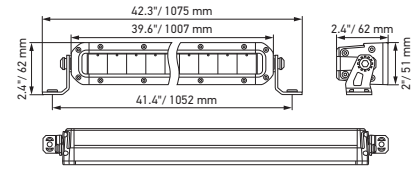

IN TOP SHAPE. IN 16 VARIATIONS.

Black Magic 20" Slim Light Bar

Black Magic 32" Slim Light Bar

Black Magic 40" Slim Light Bar

Black Magic 50" Slim Light Bar

Black Magic 21.5" Double Row Light Bar

Black Magic 30" Double Row Light Bar