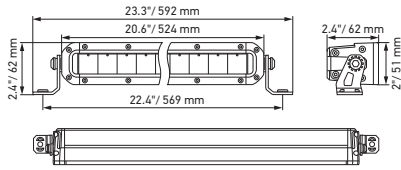

IN TOP SHAPE. IN 16 VARIATIONS.

Black Magic 20" Slim Light Bar

Black Magic 32" Slim Light Bar

Black Magic 40" Slim Light Bar

Black Magic 50" Slim Light Bar

Black Magic 21.5" Double Row Light Bar

Black Magic 30" Double Row Light Bar