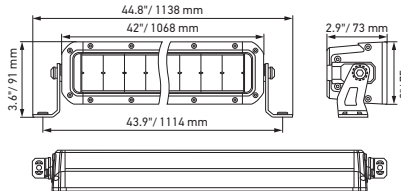

Black Magic 40" Double Row Light Bar