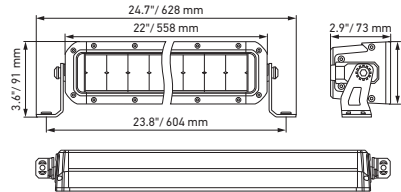

IN TOP SHAPE. IN 16 VARIATIONS.

Black Magic 20" Slim Light Bar

Black Magic 32" Slim Light Bar

Black Magic 40" Slim Light Bar

Black Magic 50" Slim Light Bar

Black Magic 21.5" Double Row Light Bar

Black Magic 30" Double Row Light Bar