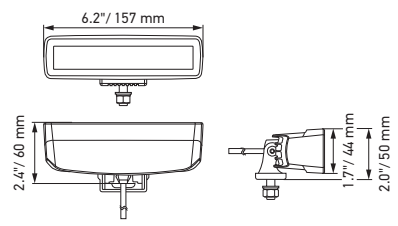

BLACK MAGIC LED - MINI LIGHT BARS

- → Offers some of the toughest dust / water protection on the market
- → Full blackout appearance including mounting hardware
- → Sleek design

Product image / Dimensions	Light Distribution	Technical Specifications	Part Number

LED MINI LIGHT BAR 6.2" SHORT RANGE

- Voltage: 10-30 VDC
- Light output (measured): 1600 lumens
- Beam Pattern: Driving
- Power consumption: 30 Watt
- Color temperature: 5700 Kelvin
- Housing material: Aluminum, black stainless steel bracket
- Lens material: PC
- Mounting type: horizontal
- Connection: lead wires
- Approval: ECE-R10
- Protection: IP68, IP69K

358176201 Short range

Content:
(1) Light bar LED,
(1) assembly instructions,
(1) wiring harness

LED MINI LIGHT BAR 6.2" LONG RANGE

- Voltage: 10-30 VDC
- Light output (measured): 1600 lumens
- Beam Pattern: Driving
- Power consumption: 30 Watt
- Color temperature: 5700 Kelvin
- Housing material: Aluminum, black stainless steel bracket
- Lens material: PC
- Mounting type: horizontal
- Connection: lead wires
- Approval: ECE-R10
- Protection: IP68, IP69K

358176211 Long range

Content:
(1) Light bar LED,
(1) assembly instructions,
(1) wiring harness

LED MINI LIGHT BAR 6.2" SHORT RANGE FLUSH

- Voltage: 10-30 VDC
- Light output (measured): 1600 lumens
- Beam Pattern: Driving
- Power consumption: 30 Watt
- Color temperature: 5700 Kelvin
- Housing material: Aluminum, black stainless steel bracket
- Lens material: PC
- Mounting type: horizontal
- Connection: lead wires
- Approval: ECE-R10
- Protection: IP68, IP69K

358176221 Short range

Content:
(1) Light bar LED,
(1) assembly instructions,
(1) wiring harness