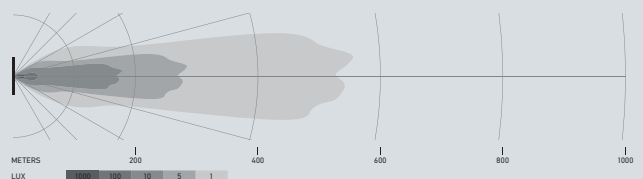

The right light for every road or path.
Even when there is no road or path there!

Black Magic 50" Double Row Light Bar
358197431

A

Black Magic 50" Double Row Curved Light Bar
358197631

B

TECHNICAL DETAILS

Technical Data	
Rated voltage	Multi-voltage
Operating voltage	10–30 V
Light function	High beam or combi beam (curved)
Light source	LED
Colour temperature	5,700 kelvin
Material	Aluminium, black stainless steel bracket
Degree of protection	IP 68, IP 69K
EMC protection	ECE-R10
Mounting	Upright / pendant
Connection	2 m cable with open ends
Mounting type	Screw attachment
Application	For all manner of off-road vehicles including pick-ups, trucks, buggies, quads