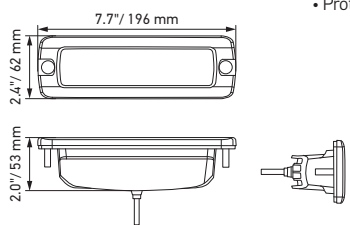

BLACK MAGIC LED - MINI LIGHT BARS

- → Offers some of the toughest dust / water protection on the market
- → Full blackout appearance including mounting hardware
- → Sleek design

Product image / Dimensions	Light Distribution	Technical Specifications	Part Number

LED MINI LIGHT BAR 6.2" SHORT RANGE

- Voltage: 10-30 VDC
- Light output (measured): 1600 lumens
- Beam Pattern: Driving
- Power consumption: 30 Watt
- Color temperature: 5700 Kelvin
- Housing material: Aluminum, black stainless steel bracket
- Lens material: PC
- Mounting type: horizontal
- Connection: lead wires
- Approval: ECE-R10
- Protection: IP68, IP69K

358176201 Short range

Content:
(1) Light bar LED,
(1) assembly instructions,
(1) wiring harness

LED MINI LIGHT BAR 6.2" LONG RANGE

- Voltage: 10-30 VDC
- Light output (measured): 1600 lumens
- Beam Pattern: Driving
- Power consumption: 30 Watt
- Color temperature: 5700 Kelvin
- Housing material: Aluminum, black stainless steel bracket
- Lens material: PC
- Mounting type: horizontal
- Connection: lead wires
- Approval: ECE-R10
- Protection: IP68, IP69K

358176211 Long range

Content:
(1) Light bar LED,
(1) assembly instructions,
(1) wiring harness

LED MINI LIGHT BAR 6.2" SHORT RANGE FLUSH

- Voltage: 10-30 VDC
- Light output (measured): 1600 lumens
- Beam Pattern: Driving
- Power consumption: 30 Watt
- Color temperature: 5700 Kelvin
- Housing material: Aluminum, black stainless steel bracket
- Lens material: PC
- Mounting type: horizontal
- Connection: lead wires
- Approval: ECE-R10
- Protection: IP68, IP69K

358176221 Short range

Content:
(1) Light bar LED,
(1) assembly instructions,
(1) wiring harness