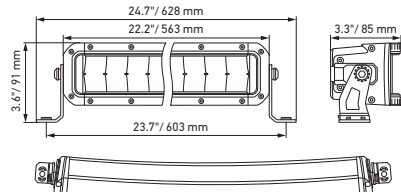

IN TOP SHAPE. IN 16 VARIATIONS.

Black Magic 20" Slim Light Bar

Black Magic 32" Slim Light Bar

Black Magic 40" Slim Light Bar

Black Magic 50" Slim Light Bar

Black Magic 21.5" Double Row Light Bar

Black Magic 30" Double Row Light Bar

Black Magic 40" Double Row Light Bar

Black Magic 50" Double Row Light Bar

A

Black Magic 20" Slim Curved Light Bar

Black Magic 32" Slim Curved Light Bar

Black Magic 40" Slim Curved Light Bar

Black Magic 50" Slim Curved Light Bar

Black Magic 21.5" Double Row Curved Light Bar

Black Magic 30" Double Row Curved Light Bar

Black Magic 40" Double Row Curved Light Bar

Black Magic 50" Double Row Curved Light Bar

B

LIGHTS ON. GO GRAVEL TRACK. GO FOREST. GO MOUNTAIN. GO LAKE. GO FIELD PATH. GO GRASSLAND. GO ADVENTURE.