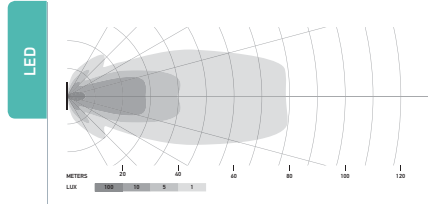

LED MINI LIGHT BAR 6.2" SHORT RANGE

- Voltage: 10-30 VDC
- Light output (measured): 1600 lumens
- Beam Pattern: Driving
- Power consumption: 30 Watt
- Color temperature: 5700 Kelvin
- Housing material: Aluminum, black stainless steel bracket
- Lens material: PC
- Mounting type: horizontal
- Connection: lead wires
- Approval: ECE-R10
- Protection: IP68, IP69K

358176201 Short range

Content:
(1) Light bar LED,
(1) assembly instructions,
(1) wiring harness