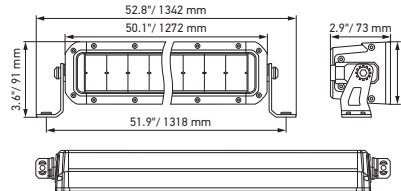

Black Magic 50" Double Row Light Bar